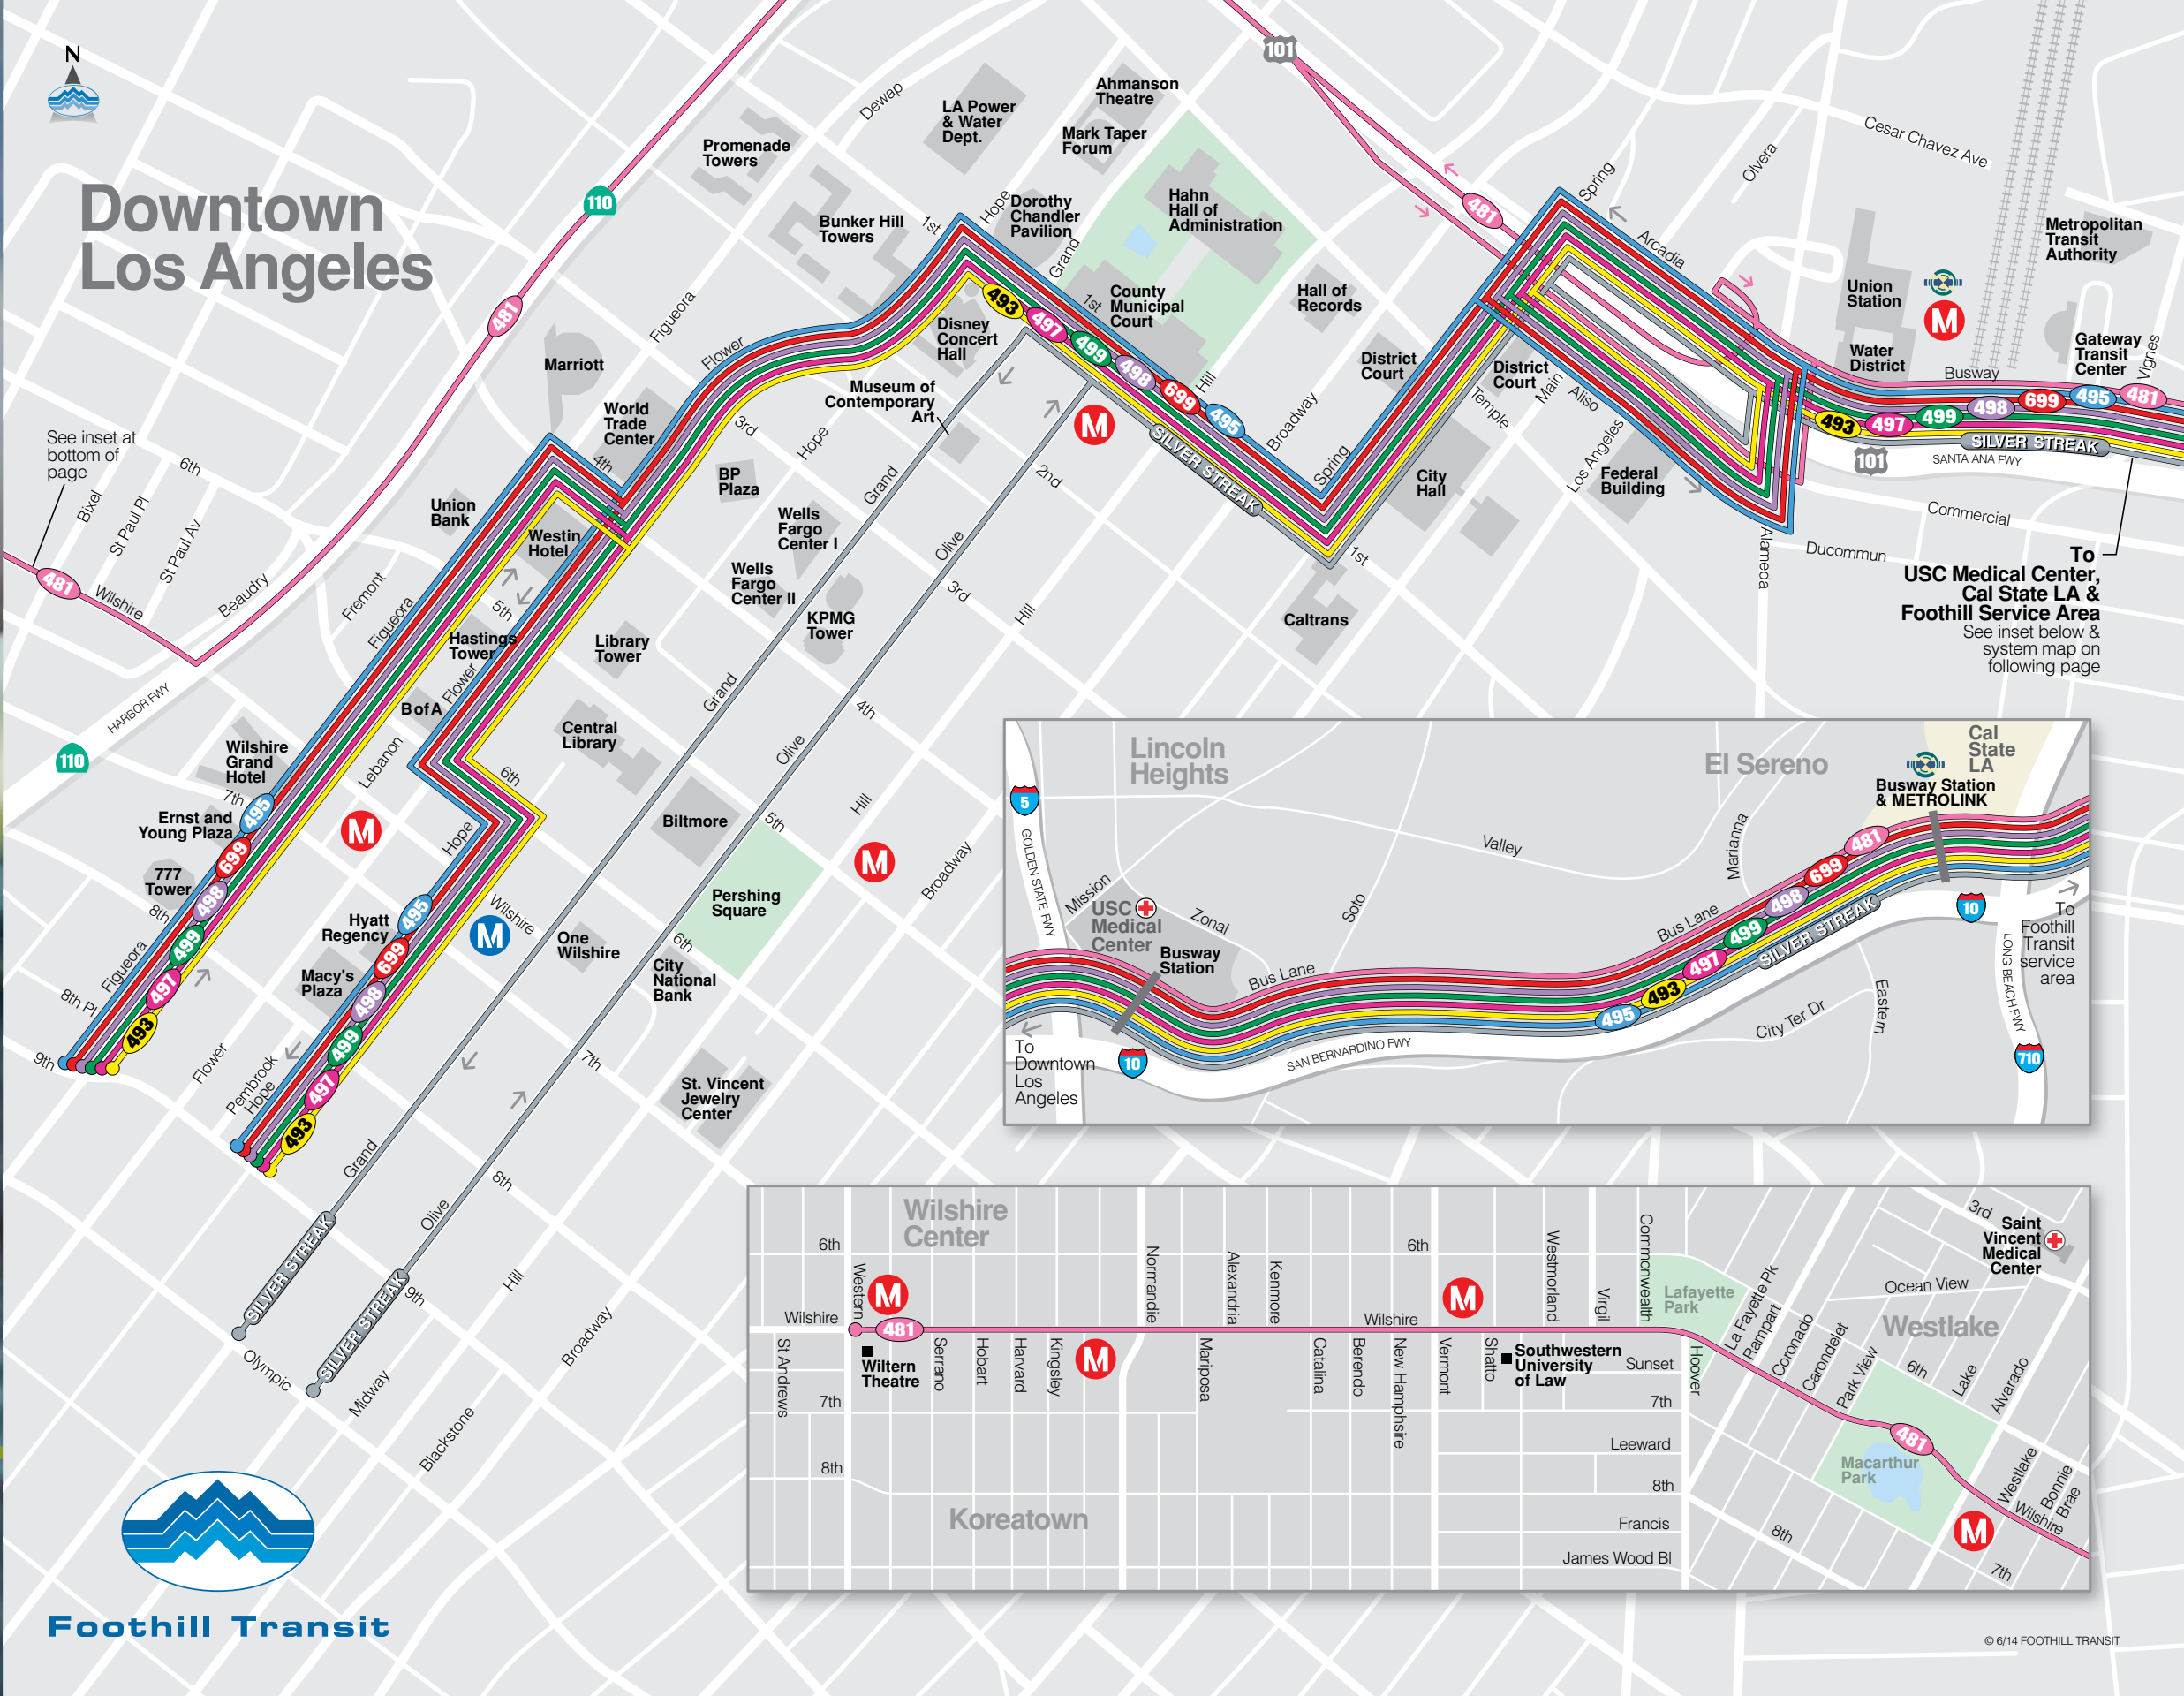

Welcome to our world

There's a place where traffic isn't looking for a fight. Where rides arrive exactly when you expect them to. And where exhaust is rapidly heading out of existence.

At Foothill Transit, we're seeing public transportation in a whole new light. And from where we're sitting, things have never looked better. Discover the difference yourself at foothilltransit.org.

Foothill Transit System Map

ROUTE DESIGNATIONS

- Foothill Transit lines are shown with solid route lines
- Other transit lines are shown with dashed route lines
- Metro routes have an 'M' in the route symbol
- Omnitrans routes have an 'O' in the route symbol

INFORMATION ABOUT OTHER TRANSIT AGENCIES IS LOCATED ON PG. 19 OF THE BUS BOOK